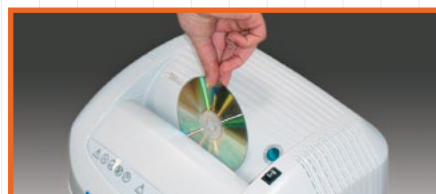

AUTOMATIC REVERSE in case of jamming

REMOVABLE WASTE BIN for easy emptying operations

ECO-FRIENDLY: do not require plastic bags

FRONT WINDOW to check the shreds level

SHRED UP TO 27 SHEETS OF PAPER AT A TIME by inserting them into the wide and convenient throat